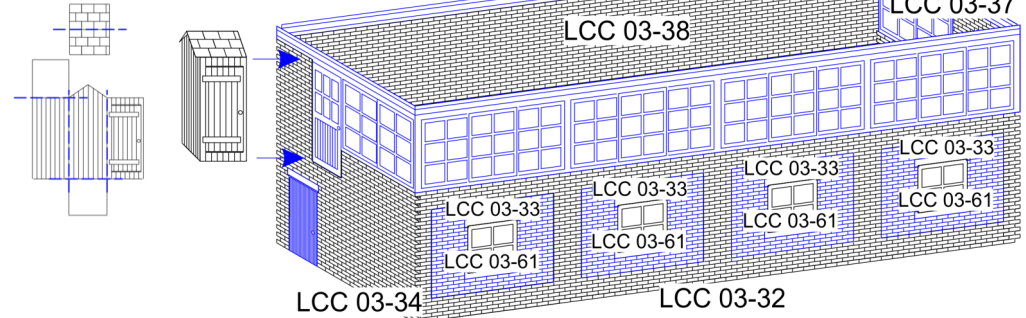

Fold inwards along blue lines.