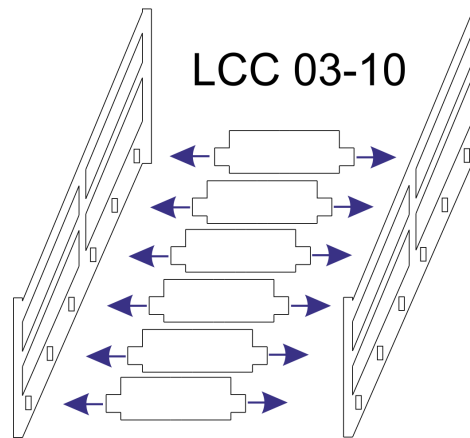

STAIRS

LCC 03-10