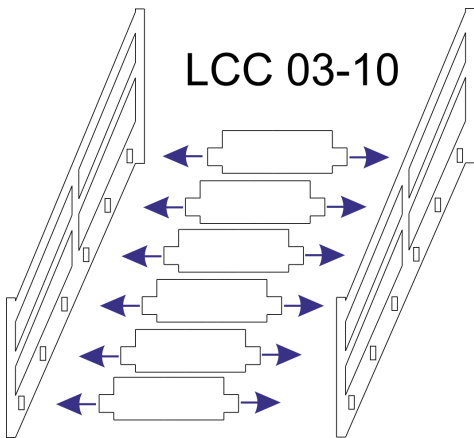

STAIRS

LCC 03-10