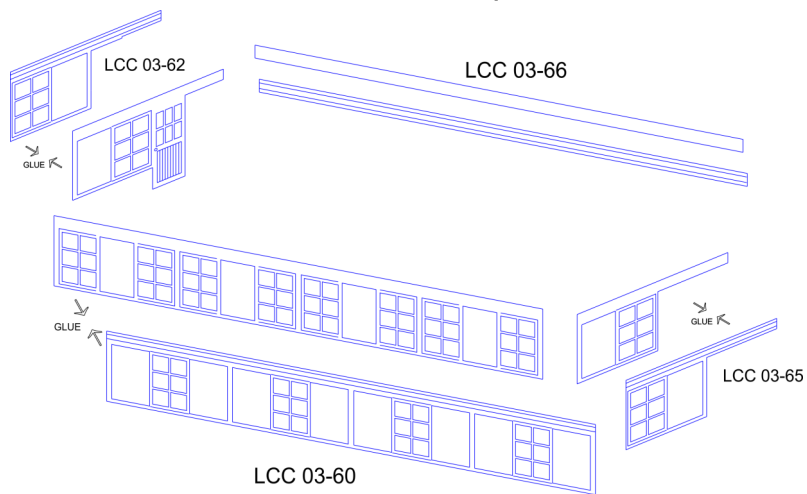

LCC Modelling System

B 00-12—Large signal box

Bundle contains:

- 2x LCC 00-09
- 2x LCC 03-08
- 1x LCC 03-10
- 1x LCC 03-31
- 1x LCC 03-32
- 1x LCC 03-33
- 1x LCC 03-34
- 1x LCC 03-35
- 1x LCC 03-36
- 1x LCC 03-37
- 1x LCC 03-38
- 1x LCC 03-39
- 2x LCC 03-40
- 1x LCC 03-41
- 1x LCC 03-42
- 1x LCC 03-43
- 1x LCC 03-60
- 1x LCC 03-61
- 1x LCC 03-62
- 1x LCC 03-63
- 1x LCC 03-64
- 1x LCC 03-65
- 1x LCC 03-66

This kit includes elements which can be used to assemble a large signal box with either left or right side stairs.

For more instruction go to manual which you can download from our website www.lcut.co.uk

All drawings are not in scale.

LCC Modelling System is flexible and you can make easy modification. Please visit our website at www.lcut.co.uk to shop for additional LCC elements.

WINDOWS ASSEMBLY (LEFT SIDE OPTION SHOWN)