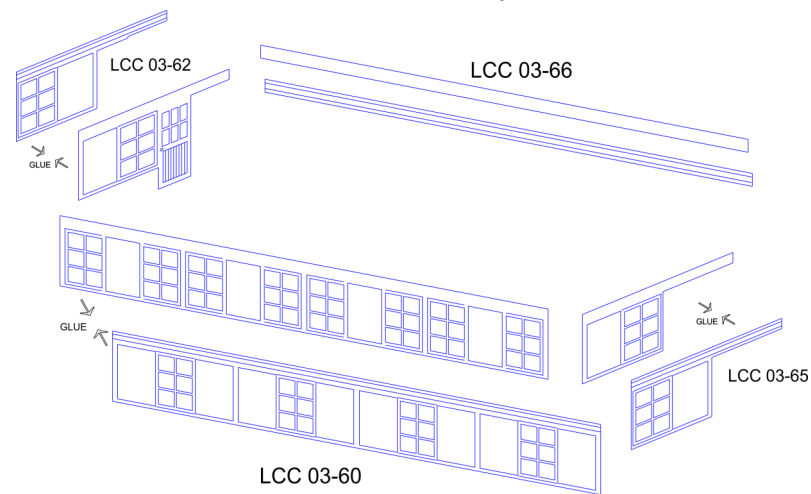

WINDOWS ASSEMBLY (LEFT SIDE OPTION SHOWN)